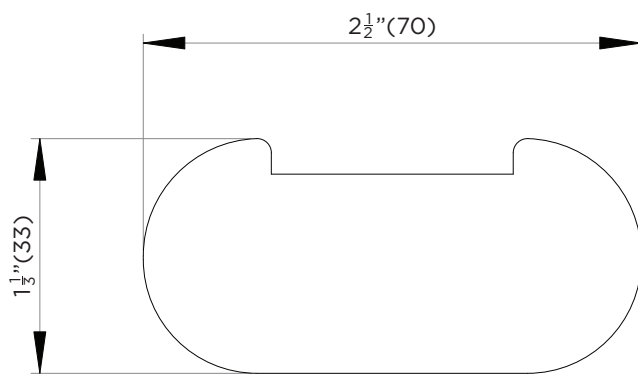

SPECIFICATIONS / TECHNICAL DATA

BATHROOM DOUBLE HOOK

FRONT VIEW

TOP VIEW

ATTENTION! Dimensions may vary by up to 3/8". It is highly recommended to pull all dimensions of actual model for installation and measuring purposes.