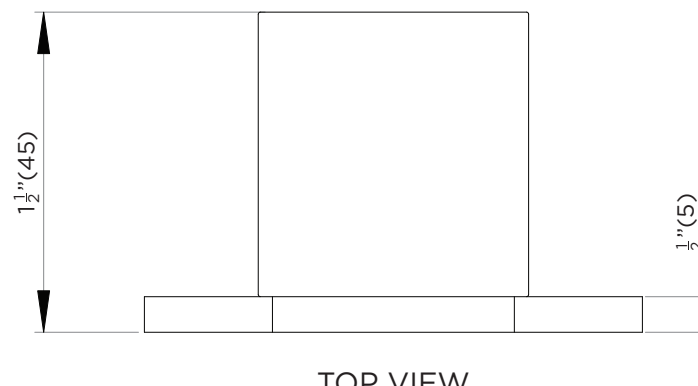

SPECIFICATIONS / TECHNICAL DATA

BATHROOM DOUBLE HOOK

FRONT VIEW

TOP VIEW

ATTENTION! Dimensions may vary by up to 3/8". It is highly recommended to pull all dimensions of actual model for installation and measuring purposes.